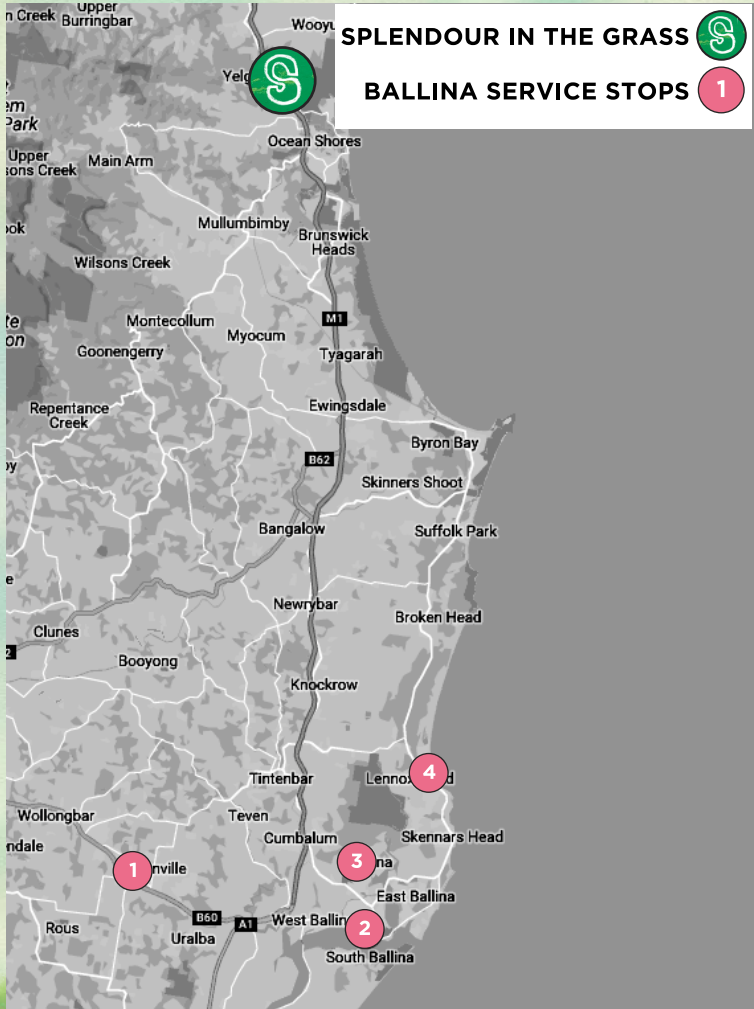

SPLENDOUR in the GRASS

2023 BUS ROUTES & TIMES ALSTONVILLE | BALLINA | LENNOX HEAD

ALSTONVILLE | BALLINA | LENNOX HEAD

STOP	STOP LOCATION	WED 19 JULY	THU 20 JULY	FRI 21 JULY	SAT 22 JULY	SUN 23 JULY	MON 24 JULY
1	ALSTONVILLE Main Street, Alstonville	NO SERVICES	NO SERVICES	TO SPLENDOUR 11.05AM FROM SPLENDOUR *12:45AM 1:15AM *1:30AM *Return Service to Alstonville upon request	TO SPLENDOUR 11.05AM FROM SPLENDOUR *12:45AM 1:15AM *1:30AM *Return Service to Alstonville upon request	TO SPLENDOUR 11.05AM FROM SPLENDOUR *12:45AM 1:15AM *1:30AM *Return Service to Alstonville upon request	NO SERVICES
2	BALLINA BUS TERMINUS (Next to BCF) Tamar Street, Ballina			TO SPLENDOUR 10:00AM 11:20AM MIDDAY 1:15PM 2:00PM 2:30PM 3:30PM FROM SPLENDOUR 11:00PM 11:30PM MIDNIGHT 12:45AM 1:15AM 1:30AM 1:45AM	TO SPLENDOUR 10:00AM 11:20AM MIDDAY 1:15PM 2:00PM 2:30PM 3:30PM FROM SPLENDOUR 11:00PM 11:30PM MIDNIGHT 12:45AM 1:15AM 1:30AM 1:45AM	TO SPLENDOUR 10:00AM 11:20AM MIDDAY 1:15PM 2:00PM 2:30PM 3:30PM FROM SPLENDOUR 11:00PM 11:30PM MIDNIGHT 12:45AM 1:15AM 1:30AM 1:45AM	
3	BALLINA/BYRON GATEWAY AIRPORT 210 Southern Cross Drive, Ballina			TO SPLENDOUR 11.35AM FROM SPLENDOUR NO SERVICE	TO SPLENDOUR 11.35AM FROM SPLENDOUR NO SERVICE	TO SPLENDOUR 11.35AM FROM SPLENDOUR NO SERVICE	
4	LENNOX HEAD (Opposite The Lennox Hotel) Pacific Parade, Lennox Head			TO SPLENDOUR 10:20AM 11:45AM 12:20PM 1:35PM 2:20PM 2:50PM 3:50PM FROM SPLENDOUR 11:00PM 11:30PM MIDNIGHT 12:45AM 1:15AM 1:30AM 1:45AM	TO SPLENDOUR 10:20AM 11:45AM 12:20PM 1:35PM 2:20PM 2:50PM 3:50PM FROM SPLENDOUR 11:00PM 11:30PM MIDNIGHT 12:45AM 1:15AM 1:30AM 1:45AM	TO SPLENDOUR 10:20AM 11:45AM 12:20PM 1:35PM 2:20PM 2:50PM 3:50PM FROM SPLENDOUR 11:00PM 11:30PM MIDNIGHT 12:45AM 1:15AM 1:30AM 1:45AM	

SPLENDOUR in the GRASS

2023 BUS ROUTES & TIMES ALSTONVILLE | BALLINA | LENNOX HEAD

BUS TICKET PRICES

ALSTONVILLE - BALLINA - LENNOX HEAD • \$40.00 RETURN OR \$30.00 ONE WAY TRAVEL.

IMPORTANT INFORMATION PLEASE READ