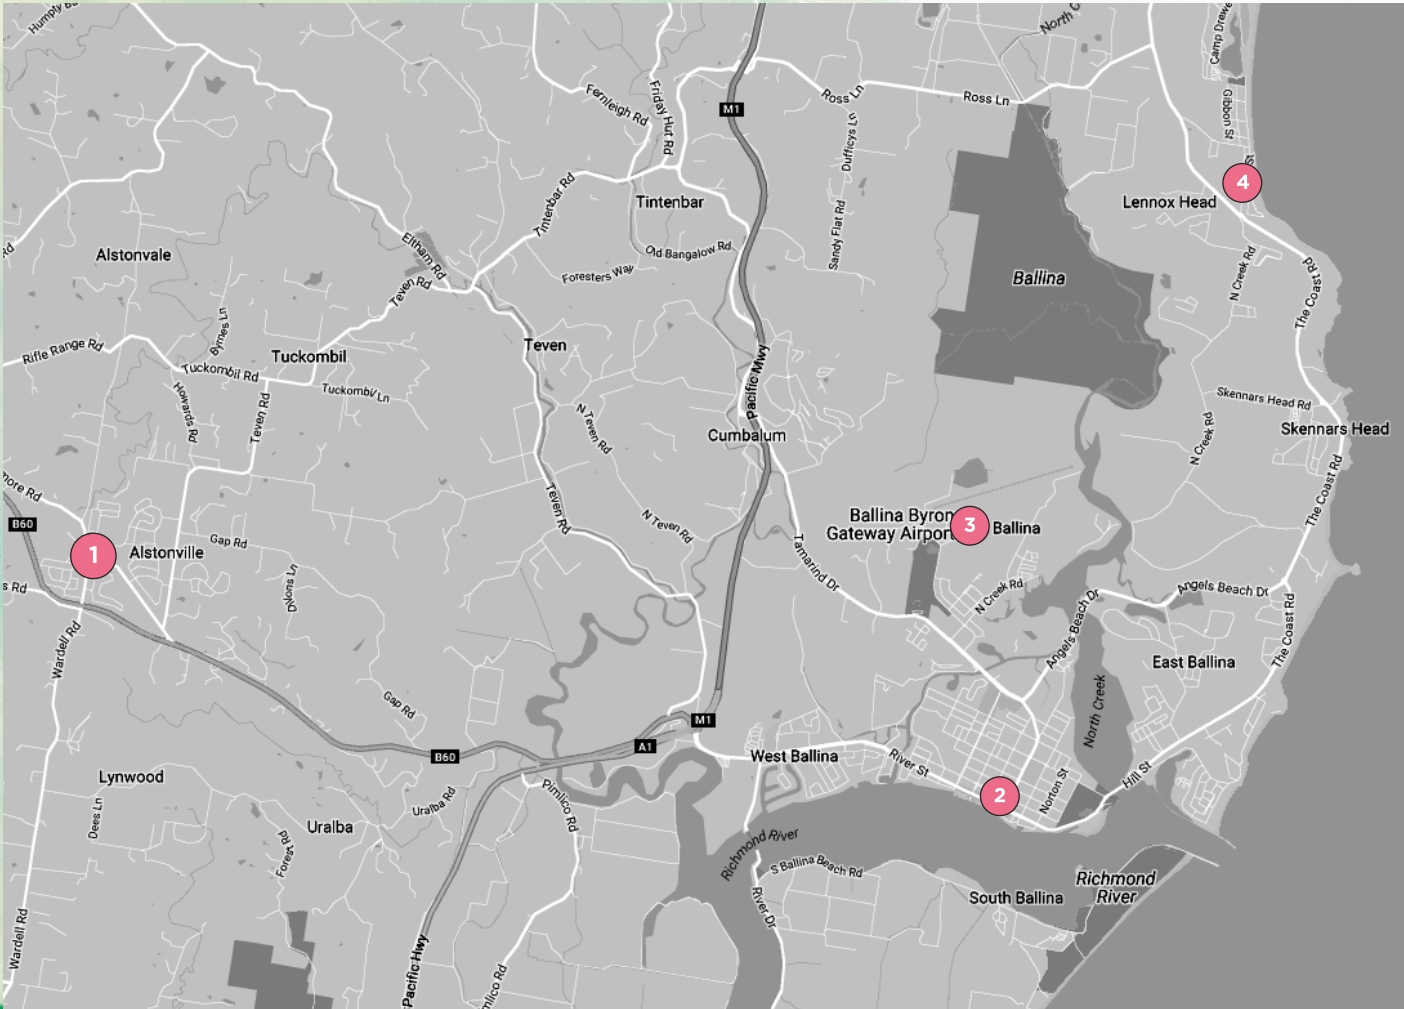

SPLENDOUR in the GRASS

2023 BUS ROUTES & TIMES ALSTONVILLE | BALLINA | LENNOX HEAD

BUS TICKET PRICES

ALSTONVILLE - BALLINA - LENNOX HEAD • $40.00 RETURN OR $30.00 ONE WAY TRAVEL.

IMPORTANT INFORMATION PLEASE READ

YOU MUST PURCHASE YOUR BUS TICKET ONLINE BEFORE BOARDING THE BUS • NO TICKET NO RIDE • ALL TICKETS WILL BE SCANNED & A WRISTBAND WILL BE ISSUED UPON BOARDING THE BUS.

ALSTONVILLE - BALLINA AND LENNOX HEAD SERVICES ARE OPERATED BY THE BALLINA BUSLINES NETWORK.

TO PURCHASE TICKETS GO TO [TICKETBO.COM.AU/BALLINA-BUSLINES](https://www.ticketbo.com.au/ballina-buslines) • FOR INFORMATION GO TO [BALLINABUSLINES.COM.AU](https://www.ballinabuslines.com.au)

SERVICES SUBJECT TO CHANGE WITHOUT NOTICE AT ANY TIME