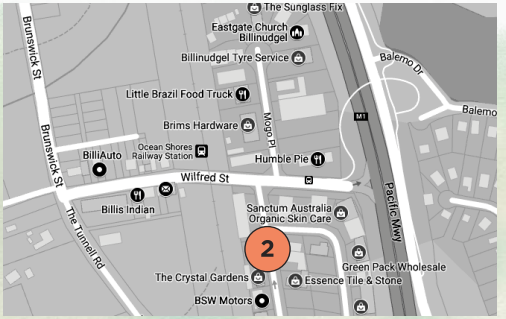

SPLENDOUR in the GRASS

2023 BUS ROUTES & TIMES OCEAN SHORES & STH GOLDEN BEACH

OCEAN SHORES

STOP	STOP LOCATION	WED 19 JULY	THU 20 JULY	FRI 21 JULY	SAT 22 JULY	SUN 23 JULY	MON 24 JULY
1	OCEAN SHORES SHOPPING CENTRE 53 Rajah Road, Ocean Shores	NO SERVICES	NO SERVICES	TO SPLENDOUR 11AM TO 5PM APPROX. EVERY 60MINS FROM SPLENDOUR 8PM & 9PM 10PM TO 2AM APPROX. EVERY 30MINS	TO SPLENDOUR 11AM TO 5PM APPROX. EVERY 60MINS FROM SPLENDOUR 8PM & 9PM 10PM TO 2AM APPROX. EVERY 30MINS	TO SPLENDOUR 11AM TO 5PM APPROX. EVERY 60MINS FROM SPLENDOUR 8PM & 9PM 10PM TO 2AM APPROX. EVERY 30MINS	NO SERVICES
2	GOONDOOLOO DRIVE 9 Goondooloo Drive, Ocean Shores						
3	ORANA ROAD 136 Orana Road, Ocean Shores						
4	STRAND AVE 1 Strand Ave, New Brighton						
5	NEW BRIGHTON SHOP 50 River Street, New Brighton						
6	SDA CHURCH - SHARA BLVD Cnr Kolora Way & Shara Blvd, Ocean Shores						

STH GOLDEN BEACH | BILLINUDGEL

STOP	STOP LOCATION	WED 19 JULY	THU 20 JULY	FRI 21 JULY	SAT 22 JULY	SUN 23 JULY	MON 24 JULY
1	SOUTH GOLDEN BEACH Cnr Pacific Esplanade & Helen Street, South Golden Beach	NO SERVICES	NO SERVICES	TO SPLENDOUR 11AM TO 5PM APPROX. EVERY 30MINS FROM SPLENDOUR 8PM & 9PM 10PM TO 2AM APPROX. EVERY 30MINS	TO SPLENDOUR 11AM TO 5PM APPROX. EVERY 30MINS FROM SPLENDOUR 8PM & 9PM 10PM TO 2AM APPROX. EVERY 30MINS	TO SPLENDOUR 11AM TO 5PM APPROX. EVERY 30MINS FROM SPLENDOUR 8PM & 9PM 10PM TO 2AM APPROX. EVERY 30MINS	NO SERVICES
2	BILLINUDGEL Bonanza Drive, Billinudgel						

SPLENDOUR in the GRASS

2023 BUS ROUTES & TIMES OCEAN SHORES & STH GOLDEN BEACH

BUS TICKET PRICES

\$15.00 RETURN *PLEASE NOTE TICKET PRICE = RETURN BUS TRAVEL TO AND FROM THE EVENT

IMPORTANT INFORMATION PLEASE READ