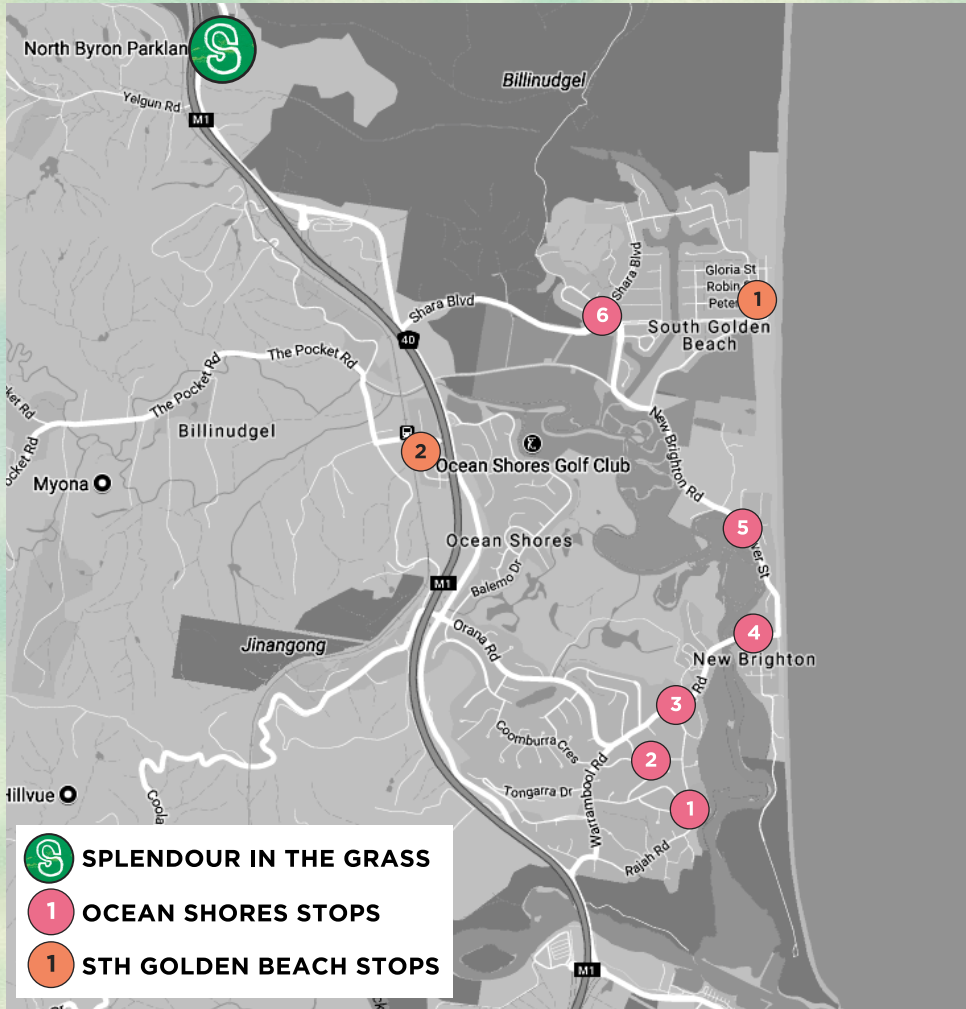

SPLENDOUR in the GRASS

2023 BUS ROUTES & TIMES OCEAN SHORES & STH GOLDEN BEACH

OCEAN SHORES

STOP	STOP LOCATION	WED 19 JULY	THU 20 JULY	FRI 21 JULY	SAT 22 JULY	SUN 23 JULY	MON 24 JULY
1	OCEAN SHORES SHOPPING CENTRE 53 Rajah Road, Ocean Shores	NO SERVICES	NO SERVICES	TO SPLENDOUR 11AM TO 5PM APPROX. EVERY 60MINS FROM SPLENDOUR 8PM & 9PM 10PM TO 2AM APPROX. EVERY 30MINS	TO SPLENDOUR 11AM TO 5PM APPROX. EVERY 60MINS FROM SPLENDOUR 8PM & 9PM 10PM TO 2AM APPROX. EVERY 30MINS	TO SPLENDOUR 11AM TO 5PM APPROX. EVERY 60MINS FROM SPLENDOUR 8PM & 9PM 10PM TO 2AM APPROX. EVERY 30MINS	NO SERVICES
2	GOONDOOLOO DRIVE 9 Goondooloo Drive, Ocean Shores						
3	ORANA ROAD 136 Orana Road, Ocean Shores						
4	STRAND AVE 1 Strand Ave, New Brighton						
5	NEW BRIGHTON SHOP 50 River Street, New Brighton						
6	SDA CHURCH - SHARA BLVD Cnr Kolora Way & Shara Blvd, Ocean Shores						

STH GOLDEN BEACH | BILLINUDGEL

STOP	STOP LOCATION	WED 19 JULY	THU 20 JULY	FRI 21 JULY	SAT 22 JULY	SUN 23 JULY	MON 24 JULY
1	SOUTH GOLDEN BEACH Cnr Pacific Esplanade & Helen Street, South Golden Beach	NO SERVICES	NO SERVICES	TO SPLENDOUR 11AM TO 5PM APPROX. EVERY 30MINS FROM SPLENDOUR 8PM & 9PM 10PM TO 2AM APPROX. EVERY 30MINS	TO SPLENDOUR 11AM TO 5PM APPROX. EVERY 30MINS FROM SPLENDOUR 8PM & 9PM 10PM TO 2AM APPROX. EVERY 30MINS	TO SPLENDOUR 11AM TO 5PM APPROX. EVERY 30MINS FROM SPLENDOUR 8PM & 9PM 10PM TO 2AM APPROX. EVERY 30MINS	NO SERVICES
2	BILLINUDGEL Bonanza Drive, Billinudgel						

SPLENDOUR in the GRASS

2023 BUS ROUTES & TIMES OCEAN SHORES & STH GOLDEN BEACH

BUS TICKET PRICES

\$15.00 RETURN *PLEASE NOTE TICKET PRICE = RETURN BUS TRAVEL TO AND FROM THE EVENT

IMPORTANT INFORMATION PLEASE READ