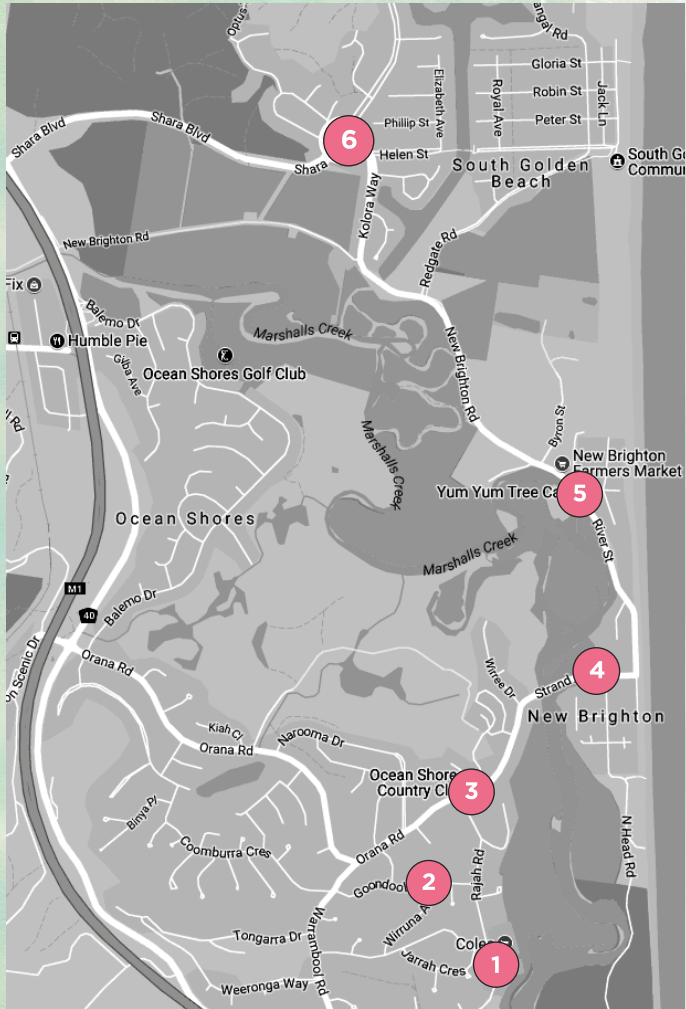

SPLENDOUR in the GRASS

2023 BUS ROUTES & TIMES OCEAN SHORES & STH GOLDEN BEACH

OCEAN SHORES

STOP	STOP LOCATION	WED 19 JULY	THU 20 JULY	FRI 21 JULY	SAT 22 JULY	SUN 23 JULY	MON 24 JULY
1	OCEAN SHORES SHOPPING CENTRE 53 Rajah Road, Ocean Shores	NO SERVICES	NO SERVICES	TO SPLENDOUR 11AM TO 5PM APPROX. EVERY 60MINS FROM SPLENDOUR 8PM & 9PM 10PM TO 2AM APPROX. EVERY 30MINS	TO SPLENDOUR 11AM TO 5PM APPROX. EVERY 60MINS FROM SPLENDOUR 8PM & 9PM 10PM TO 2AM APPROX. EVERY 30MINS	TO SPLENDOUR 11AM TO 5PM APPROX. EVERY 60MINS FROM SPLENDOUR 8PM & 9PM 10PM TO 2AM APPROX. EVERY 30MINS	NO SERVICES
2	GOONDOOLOO DRIVE 9 Goondooloo Drive, Ocean Shores						
3	ORANA ROAD 136 Orana Road, Ocean Shores						
4	STRAND AVE 1 Strand Ave, New Brighton						
5	NEW BRIGHTON SHOP 50 River Street, New Brighton						
6	SDA CHURCH - SHARA BLVD Cnr Kolora Way & Shara Blvd, Ocean Shores						

STH GOLDEN BEACH | BILLINUDGEL

STOP	STOP LOCATION	WED 19 JULY	THU 20 JULY	FRI 21 JULY	SAT 22 JULY	SUN 23 JULY	MON 24 JULY
1	SOUTH GOLDEN BEACH Cnr Pacific Esplanade & Helen Street, South Golden Beach	NO SERVICES	NO SERVICES	TO SPLENDOUR 11AM TO 5PM APPROX. EVERY 30MINS FROM SPLENDOUR 8PM & 9PM 10PM TO 2AM APPROX. EVERY 30MINS	TO SPLENDOUR 11AM TO 5PM APPROX. EVERY 30MINS FROM SPLENDOUR 8PM & 9PM 10PM TO 2AM APPROX. EVERY 30MINS	TO SPLENDOUR 11AM TO 5PM APPROX. EVERY 30MINS FROM SPLENDOUR 8PM & 9PM 10PM TO 2AM APPROX. EVERY 30MINS	NO SERVICES
2	BILLINUDGEL Bonanza Drive, Billinudgel						

SPLENDOUR in the GRASS

2023 BUS ROUTES & TIMES OCEAN SHORES & STH GOLDEN BEACH

BUS TICKET PRICES

\$15.00 RETURN *PLEASE NOTE TICKET PRICE = RETURN BUS TRAVEL TO AND FROM THE EVENT

IMPORTANT INFORMATION PLEASE READ