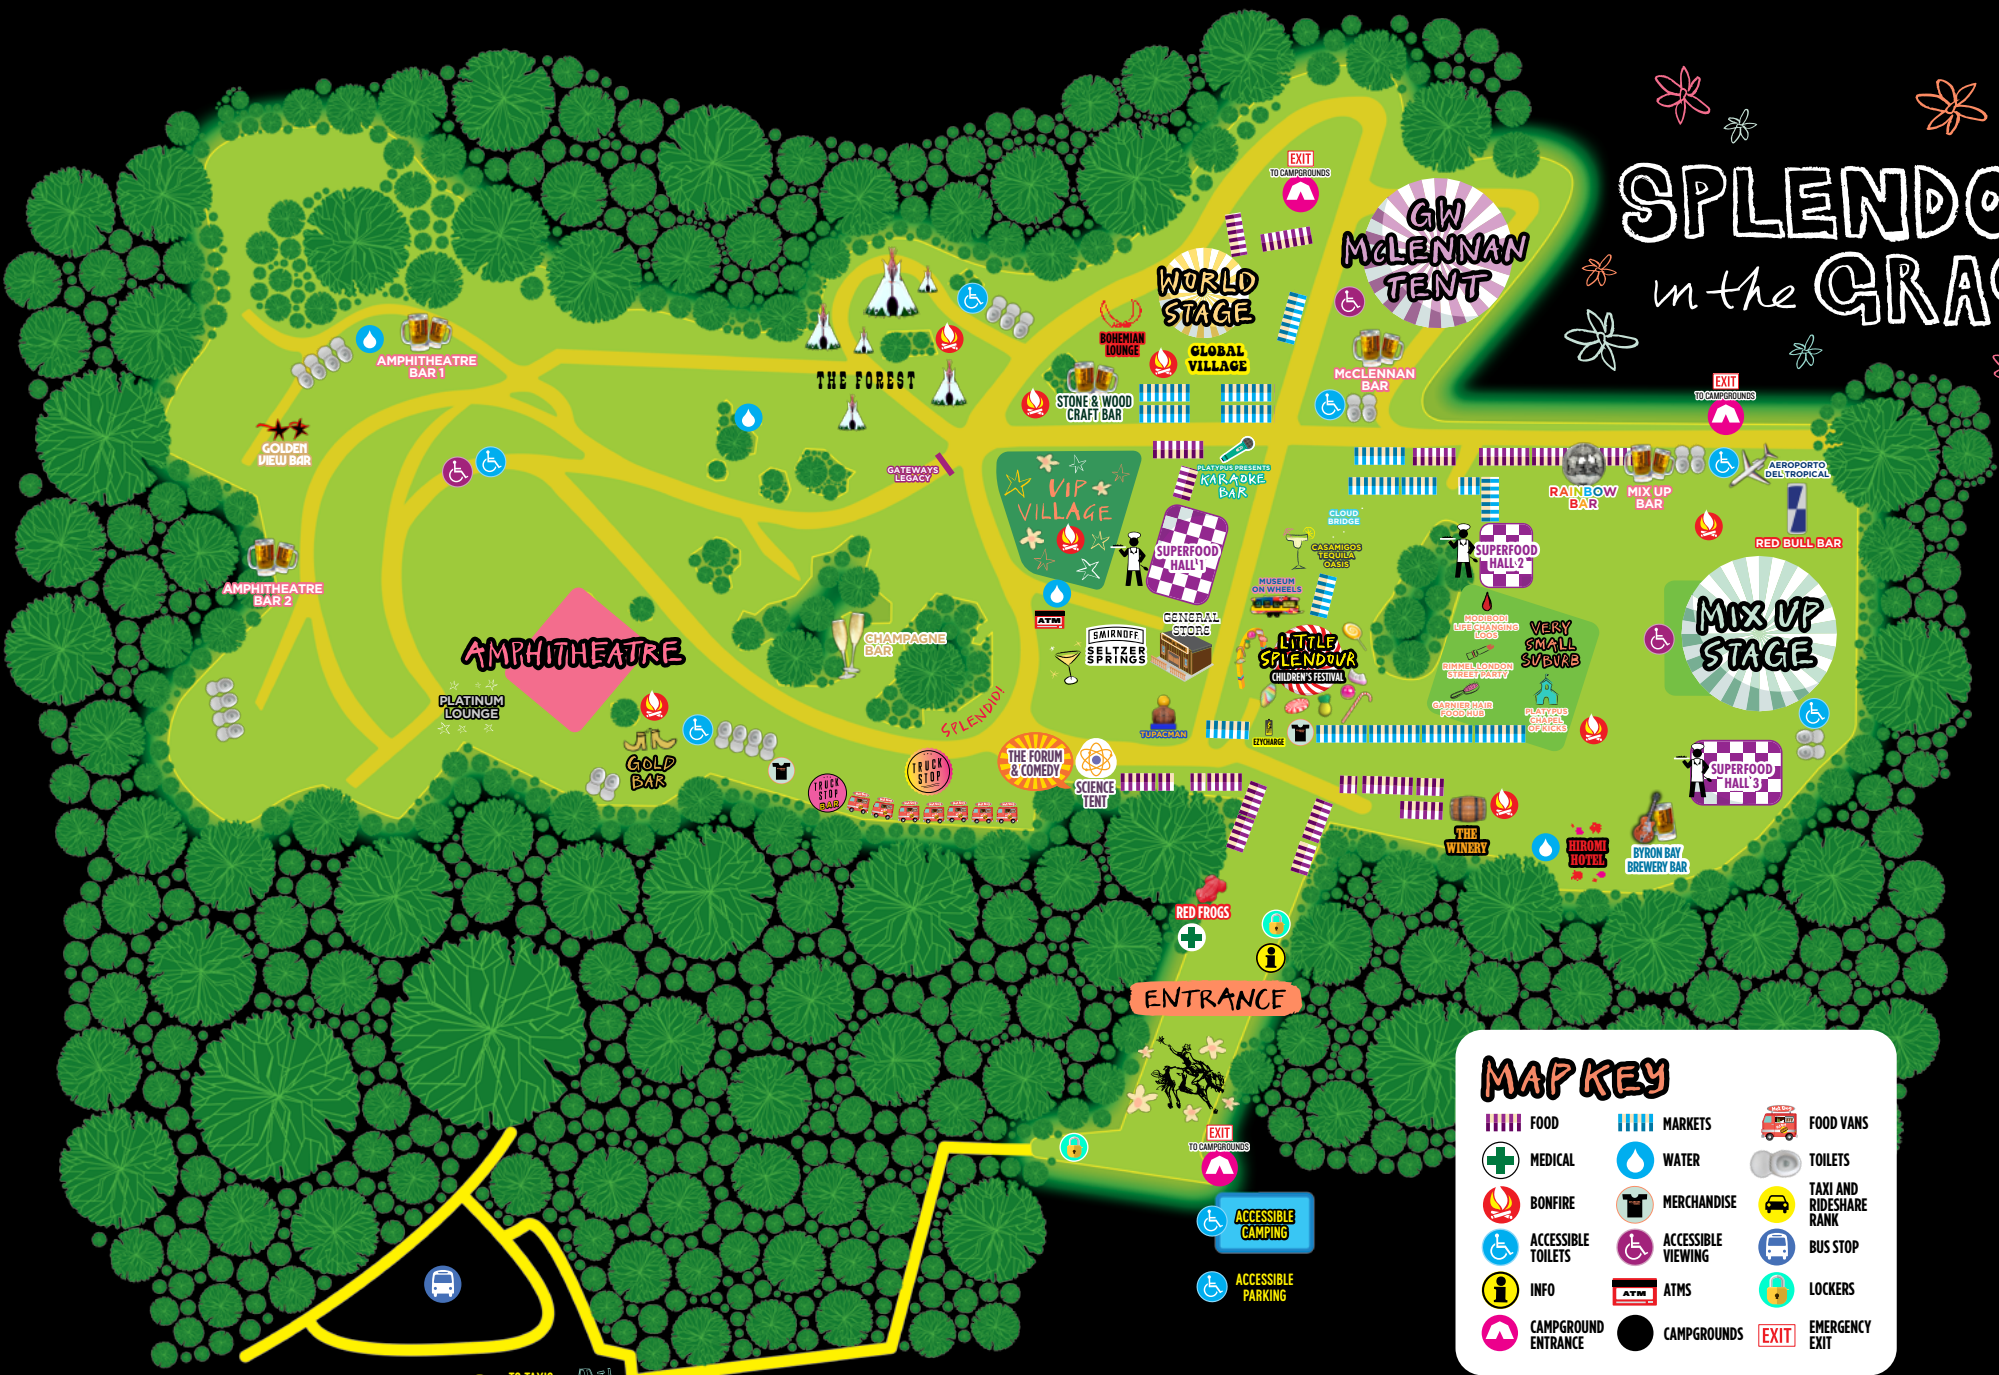

SPLENDOUR in the GRASS

TO SOUTH CARPARK
 TO TAXIS, UBERS & RIDE SHARE
 TRACTOR SHUTTLE STOP