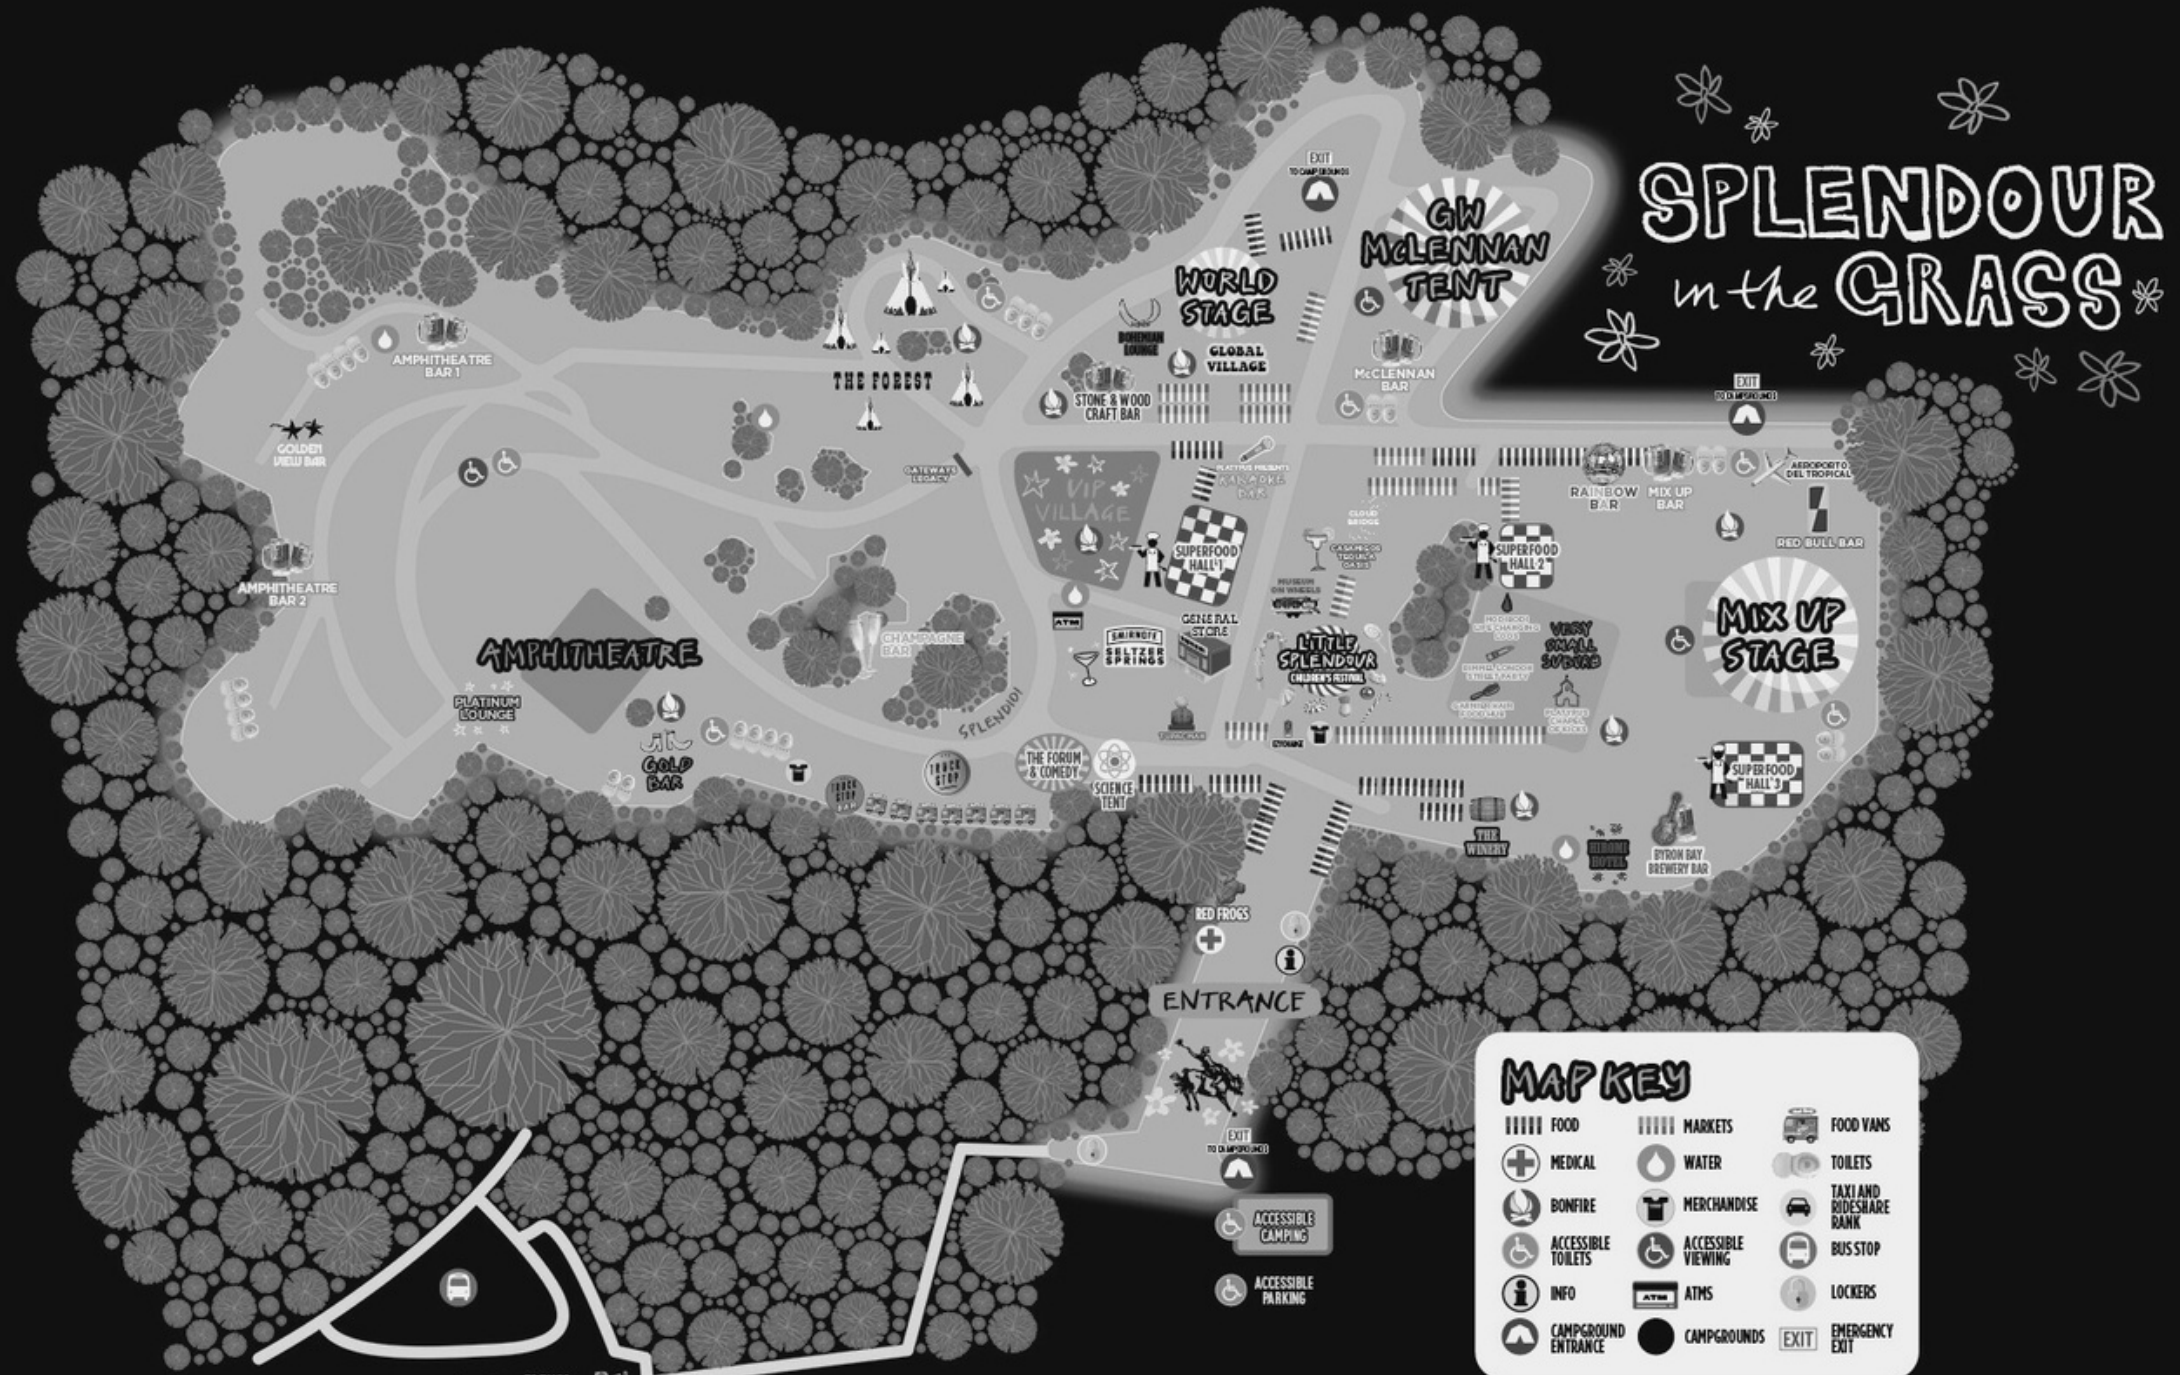

SPLENDOUR

in the GRASS

TO SOUTH CARPARK
 TO TAXIS, UBERS & RIDE SHARE
 TRACTOR SHUTTLE STOP

MAP KEY

FOOD	MARKETS	🚚 FOOD VANS
⚕️ MEDICAL	💧 WATER	🚻 TOILETS
🔥 BONFIRE	👕 MERCHANDISE	🚗 TAXI AND RIDE SHARE RANK
♿️ ACCESSIBLE TOILETS	♿️ ACCESSIBLE VIEWING	🚌 BUS STOP
👤 INFO	🏧 ATMS	🔒 LOCKERS
🏕️ CAMPGROUND ENTRANCE	● CAMPGROUNDS	🚪 EXIT EMERGENCY EXIT

♿️ ACCESSIBLE CAMPING
 ♿️ ACCESSIBLE PARKING